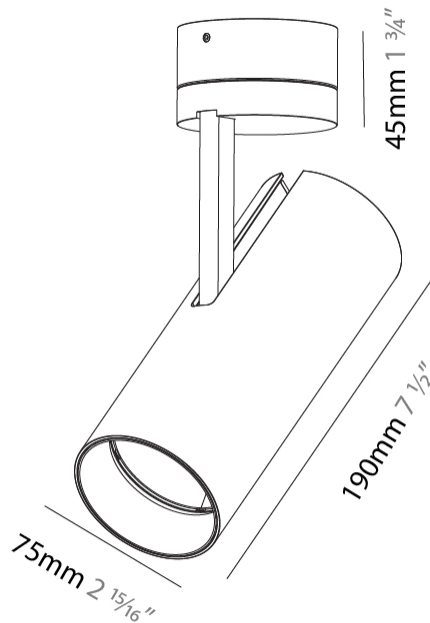

GENERAL

Series: Imagine
Subseries: Imagine 75
Brand: Prolicht
Division: Architectural
Mounting Type: Surface
Mounting Location: Ceiling
Subcategory: Spots

PHYSICAL

Shape: Cylinder
Diameter (mm): 75
Diameter (in): 2 ¹⁵/₁₆
Height (mm): 190
Height (in): 7 ¹/₂
Max. Overall Height (mm): 235
Max. Overall Height (in): 9 ¹/₄
Light Distribution: Adjustable / Direct
Weight (kg): 0.919
Weight (lbs): 2.02
Fixture Finish: SSR / BKV / CWI / CRY / HAB / UFT / ITA / RUA / FTG / MYG / LOD / PUS / FRO / FUP / KIA / POP / BLS / SPG / MEY / GOH / GUM / CHC / COM / ABZ / JAG / OBR / MOS / ROR
Fixture Material: Aluminum Die Cast

ELECTRICAL

Lamp Type: LED (Zhaga Standard)
Input Wattage (W): 20.9
Total Output Wattage (W): 19
Dimming: Tri-Mode (Non-Dimming and Phase Dimming (120Vac only) and 0-10V Dimming)
Driver Included: Yes
Driver Location: Integrated
Driver Type: Constant Current - Universal
Driver Class: Class 2
Input Voltage (V): 120 - 277
Constant Current (MA): 500

LED

Number of LEDs: 1
Color Temperature (°K): 2700 / 3000 / 3500 / 4000
Max. Delivered Lumen (lm): 1490 / 1530 / 1607 / 1640
CRI: >90 CRI
Lamp Life (hrs): 50000

OPTICAL

Reflector°: 20 / 25 / 40
Adjustability: Rotational 350°; Tilt 90°

RATINGS AND CERTIFICATIONS

Certified By: Certified for North American Standards
IP rating: IP20